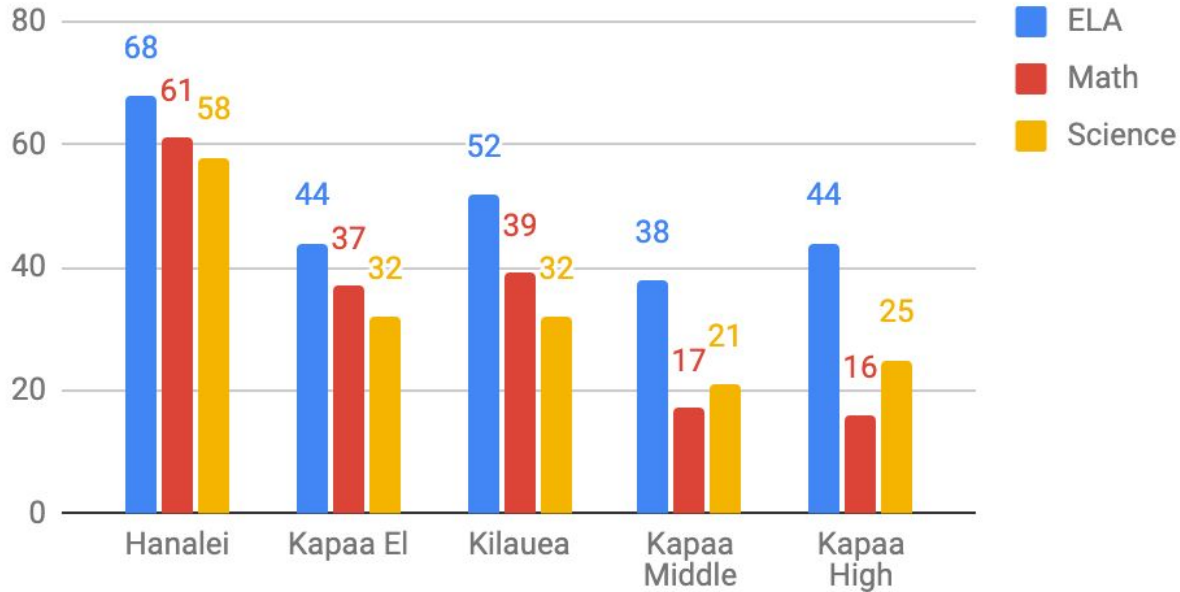

EAST COMPLEX

SBA ELA & MATH PROFICIENCY 2021-22

East Complex ELA, Math and Science Proficiency SY 2021-22

Math/ ELA/Science